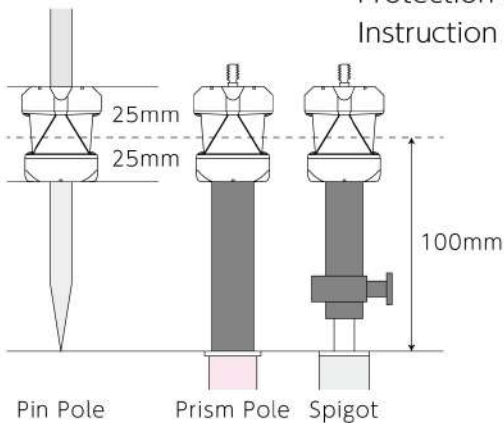

Replaceable Prism

Each prism is independent. It means those prisms are non-glued. In case the prism is broken, it is replaceable at a minimum loss.

This structure saves money for users or renting business companies. (No need to buy new prism)

Compatible with 9mm Pin Pole

REVO360 has 6mm screw at the top and bottom. 6mm screw is used for 9mm diameter pole, which is widely distributed.

Specifications

- Prism Constant -4.4mm (Leica:+30mm)
- Size 46(W)×46(D)×74(H)mm
- Weight approx. 120g
- Screw $\Phi 6$ male
- Accessories 75mm Shoe for REVO360 (DMP-M675), Soft Storage Case, Circular Level (PC-40L), Protection Fabric Band for Prism, Instruction Manual

Optional Accessory

for Prism Pole with 5/8inch

- PPA100R
- Size 25 Φ ×75mm
- Weight 90g
- Screw
- Top $\Phi 6$ mm female
- Bottom 5/8inch female

for Prism Pole with Spigot

- LSP100R
- Size 38×30×62mm
- Weight 60g
- Screw
- Top $\Phi 6$ mm female
- Bottom Spigot

Code No.	Product Name	Model
223305	360° Reflective Target Prism REVO360	R-360
223549	Prism Pole Adapter	PPA100R
223550	Spigot type Pole Adapter	LSP100R

Code No.	Product Name	Model
223571	75mm Shoe for REVO360	DMP-M675
101915	DM Pin Pole (500mm×3)	DMP-9
032025	DM Pin Pole Mini (300mm×5)	DMP-9MINI