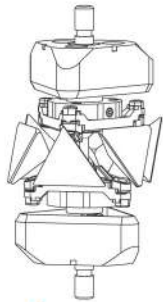

360° Reflective Target Prism

REV0360

REVO360

Three years have already passed since ZERO220 was released, which enjoyed a reputation for usability and quality. Finally, we release a much-anticipated 360 degree reflecting target prism "REVO360". REVO360 has an imposing body by shaving off the aluminium block and non-glued prisms for high maintainability.

Replaceable Prism

Each prism is independent. It means those prisms are non-glued. In case the prism is broken, it is replaceable at a minimum loss.

This structure saves money for users or renting business companies. (No need to buy new prism)

Compatible with 9mm Pin Pole

REVO360 has 6mm screw at the top and bottom. 6mm screw is used for 9mm diameter pole, which is widely distributed.

Specifications

- Prism Constant -4.4mm (Leica:+30mm)
- Size 46(W)×46(D)×74(H)mm
- Weight approx. 120g
- Screw $\Phi 6$ male
- Accessories 75mm Shoe for REVO360 (DMP-M675), Soft Storage Case, Circular Level (PC-40L), Protection Fabric Band for Prism, Instruction Manual

Optional Accessory

for Prism Pole with 5/8inch

- PPA100R
- Size 25 Φ ×75mm
- Weight 90g
- Screw
- Top $\Phi 6$ mm female
- Bottom 5/8inch female

for Prism Pole with Spigot

- LSP100R
- Size 38×30×62mm
- Weight 60g
- Screw
- Top $\Phi 6$ mm female
- Bottom Spigot